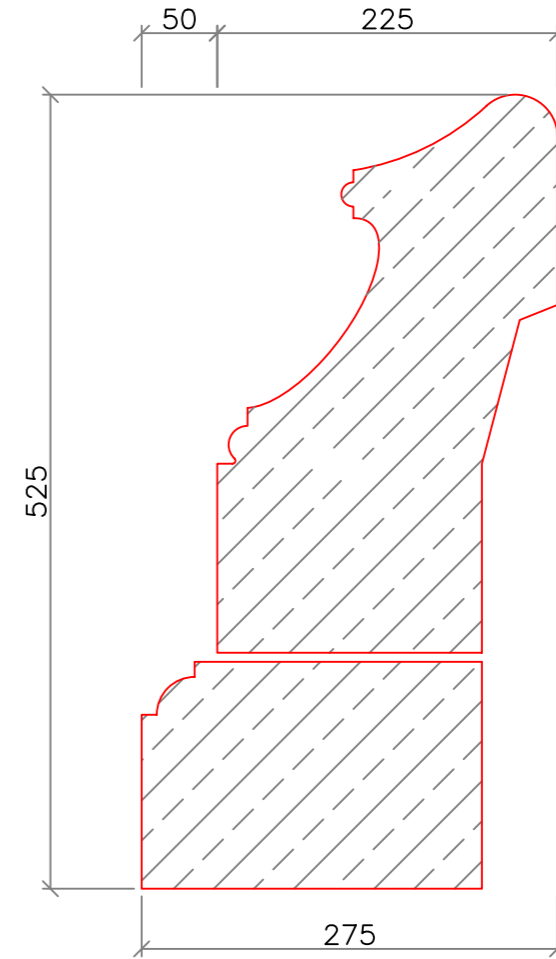

Pool Surround - Plan View

Section A-A
1:5

Revision Details		Initial	Date	Suffix

Drw Title	
Extra Large Pool Surround With Added Plinth Block	
Date	Scale
18/02/10	1:20,5
Drawn	Size
Leigh White	A3
Drw No	Revision
PLSD-01	-