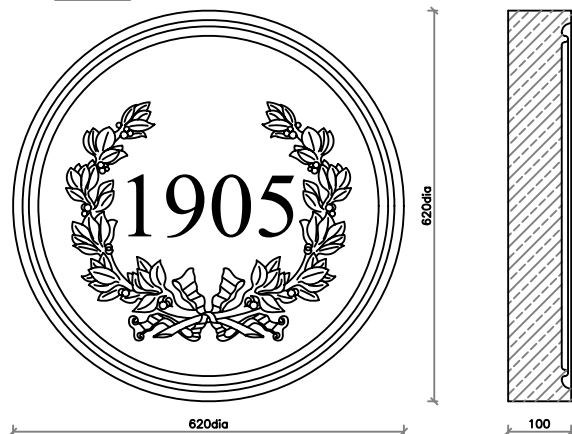

Code	Length (A)	Height (B)	Wt (kg)
DP10	215	215	10
DP11	328	215	15
DP12	440	215	20
DP13	440	290	27
DP14	555	290	35
DP15	665	290	40
DP16	665	365	50
DP17	890	365	65

Other sizes made to order

Code	Length (A)	Height (B)	Wt (kg)
DP20	215	215	9
DP21	328	215	14
DP22	440	215	18
DP23	440	290	24
DP24	555	290	32
DP25	665	290	37
DP26	665	365	46
DP27	890	365	62

Other sizes made to order

DP01

DP03

DP02

DP04

Code	Wt (kg)
DP01	35
DP02	35
DP03	15
DP04	60

Other sizes made to order

Engraving is available in several typefaces and is priced per character.
 Please state whether the engraved characters are required plain or black.