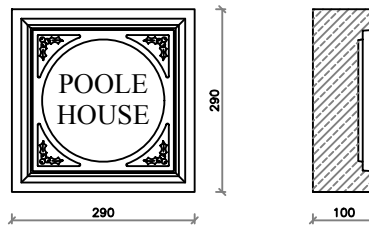

Code	Length (A)	Height (B)	Wt (kg)
DP10	215	215	10
DP11	328	215	15
DP12	440	215	20
DP13	440	290	27
DP14	555	290	35
DP15	665	290	40
DP16	665	365	50
DP17	890	365	65

Other sizes made to order

Code	Length (A)	Height (B)	Wt (kg)
DP20	215	215	9
DP21	328	215	14
DP22	440	215	18
DP23	440	290	24
DP24	555	290	32
DP25	665	290	37
DP26	665	365	46
DP27	890	365	62

Other sizes made to order

DP01

DP03

DP02

DP04

Code	Wt (kg)
DP01	35
DP02	35
DP03	15
DP04	60

Other sizes made to order

Engraving is available in several typefaces and is priced per character.
 Please state whether the engraved characters are required plain or black.