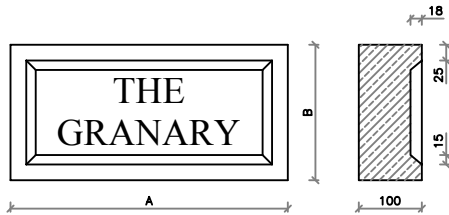

Code	Length (A)	Height (B)	Wt (kg)
DP10	215	215	10
DP11	328	215	15
DP12	440	215	20
DP13	440	290	27
DP14	555	290	35
DP15	665	290	40
DP16	665	365	50
DP17	890	365	65

Other sizes made to order

Code	Length (A)	Height (B)	Wt (kg)
DP20	215	215	9
DP21	328	215	14
DP22	440	215	18
DP23	440	290	24
DP24	555	290	32
DP25	665	290	37
DP26	665	365	46
DP27	890	365	62

Other sizes made to order

DP01

DP03

DP02

DP04

Code	Wt (kg)
DP01	35
DP02	35
DP03	15
DP04	60

Other sizes made to order

Engraving is available in several typefaces and is priced per character.
 Please state whether the engraved characters are required plain or black.