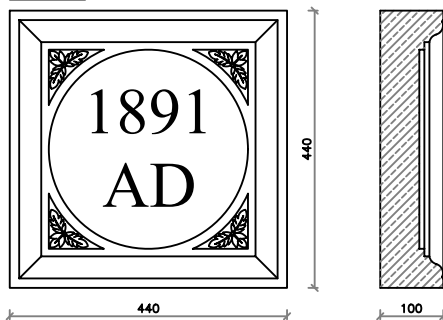

Code	Length (A)	Height (B)	Wt (kg)
DP10	215	215	10
DP11	328	215	15
DP12	440	215	20
DP13	440	290	27
DP14	555	290	35
DP15	665	290	40
DP16	665	365	50
DP17	890	365	65

Other sizes made to order

Code	Length (A)	Height (B)	Wt (kg)
DP20	215	215	9
DP21	328	215	14
DP22	440	215	18
DP23	440	290	24
DP24	555	290	32
DP25	665	290	37
DP26	665	365	46
DP27	890	365	62

Other sizes made to order

DP01

DP03

DP02

DP04

Code	Wt (kg)
DP01	35
DP02	35
DP03	15
DP04	60

Other sizes made to order

Engraving is available in several typefaces and is priced per character.
 Please state whether the engraved characters are required plain or black.