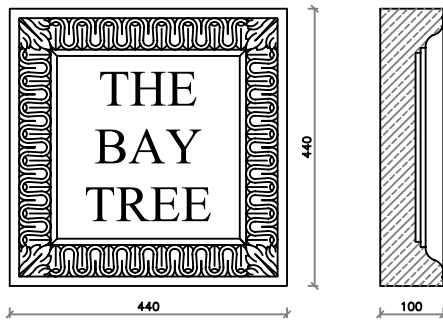

Code	Length (A)	Height (B)	Wt (kg)
DP10	215	215	10
DP11	328	215	15
DP12	440	215	20
DP13	440	290	27
DP14	555	290	35
DP15	665	290	40
DP16	665	365	50
DP17	890	365	65

Other sizes made to order

Code	Length (A)	Height (B)	Wt (kg)
DP20	215	215	9
DP21	328	215	14
DP22	440	215	18
DP23	440	290	24
DP24	555	290	32
DP25	665	290	37
DP26	665	365	46
DP27	890	365	62

Other sizes made to order

DP01

DP03

DP02

DP04

Code	Wt (kg)
DP01	35
DP02	35
DP03	15
DP04	60

Other sizes made to order

Engraving is available in several typefaces and is priced per character.
 Please state whether the engraved characters are required plain or black.