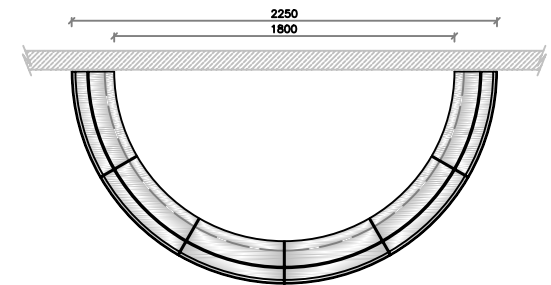

ACANTHUS

cast stone products

POOL SURROUND - OPTIONS

custom made items also available

info@acanthuscaststone.co.uk

01773 540704

www.acanthuscaststone.co.uk