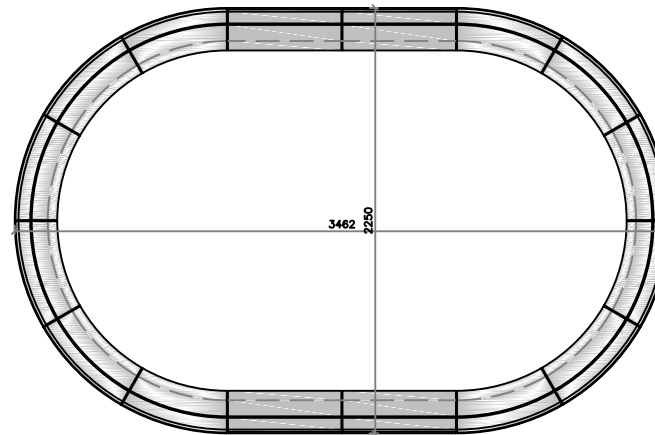

ACANTHUS

cast stone products

POOL SURROUND - OPTIONS

custom made items also available

info@acanthuscaststone.co.uk

01773 540704

www.acanthuscaststone.co.uk