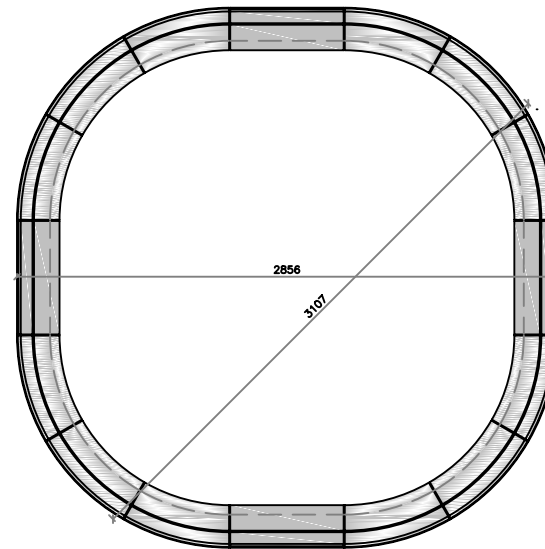

ACANTHUS

cast stone products

POOL SURROUND - OPTIONS

custom made items also available

info@acanthuscaststone.co.uk

01773 540704

www.acanthuscaststone.co.uk