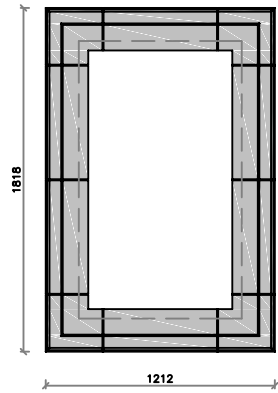

ACANTHUS

cast stone products

POOL SURROUND - OPTIONS

custom made items also available

info@acanthuscaststone.co.uk

01773 540704

www.acanthuscaststone.co.uk