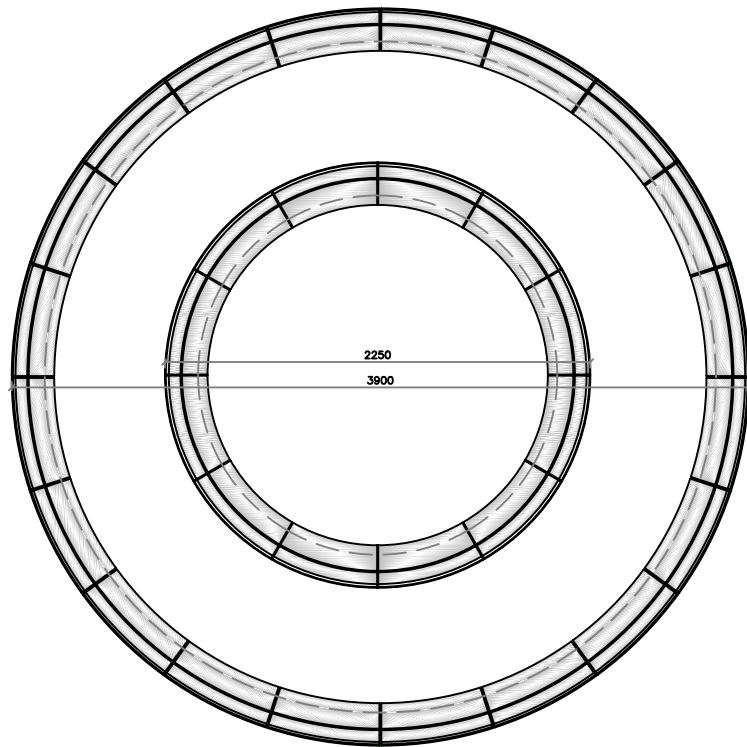

ACANTHUS

cast stone products

POOL SURROUND - OPTIONS

custom made items also available

info@acanthuscaststone.co.uk

01773 540704

www.acanthuscaststone.co.uk