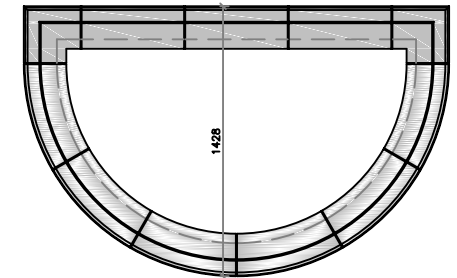

ACANTHUS

cast stone products

POOL SURROUND - OPTIONS

custom made items also available

info@acanthuscaststone.co.uk

01773 540704

www.acanthuscaststone.co.uk