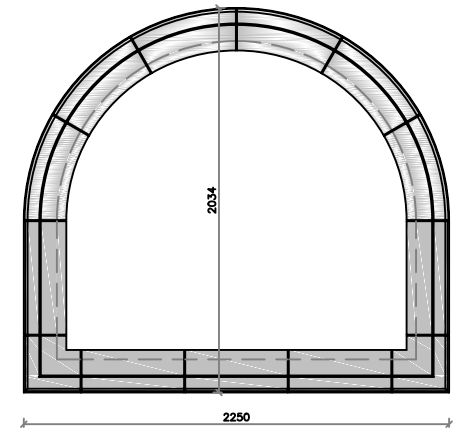

ACANTHUS

cast stone products

POOL SURROUND - OPTIONS

custom made items also available

info@acanthuscaststone.co.uk

01773 540704

www.acanthuscaststone.co.uk