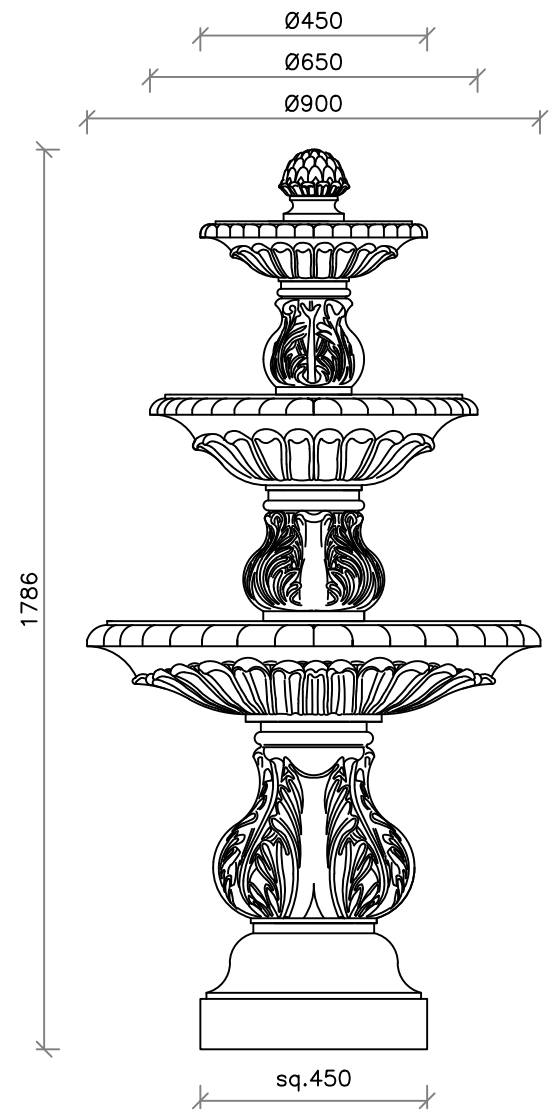

Please see individual drawings for more information on component heights.

FT41 - Small Single Bowl

FT42 - Medium Single Bowl

FT43 - Large Single Bowl

FT44 - Small Double Bowl

FT45 - Large Double Bowl

FT40 - Triple Bowl