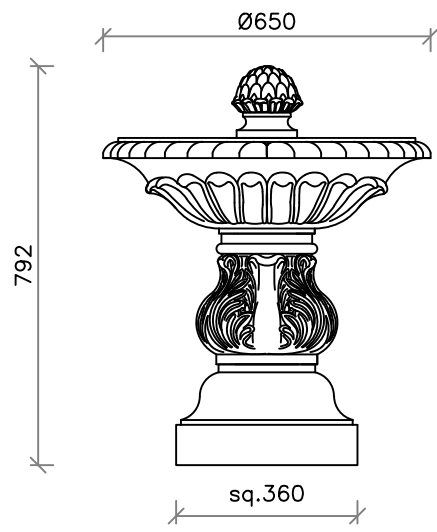

Please see individual drawings for more information on component heights.

FT41 - Small Single Bowl

FT42 - Medium Single Bowl

FT43 - Large Single Bowl

FT44 - Small Double Bowl

FT45 - Large Double Bowl

FT40 - Triple Bowl