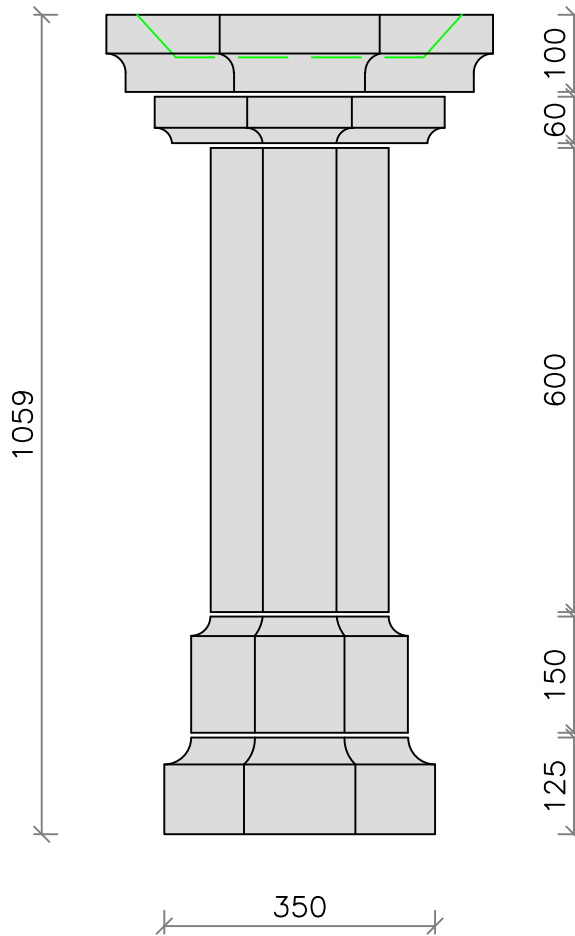

LARGE GOTHIC BIRD BATH

custom made items also available

500

1059

350

60 100

600

150

125