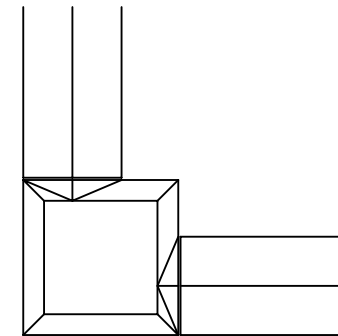

ACANTHUS

cast stone products

DEVONSHIRE BALUSTRADE APEX RAIL DEEP PLINTH

custom made items also available

Rail - AB125

Plinth - AB210

Side Run-in

Centre Run-in

Side Run-in

Centre Run-in