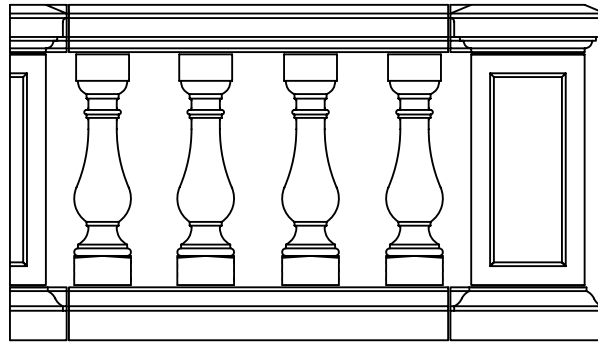

ACANTHUS

cast stone products

DEVONSHIRE BALUSTRADE APEX RAIL DEEP PLINTH

custom made items also available

Rail - AB125

Plinth - AB210

Side Run-in

Centre Run-in

Side Run-in

Centre Run-in