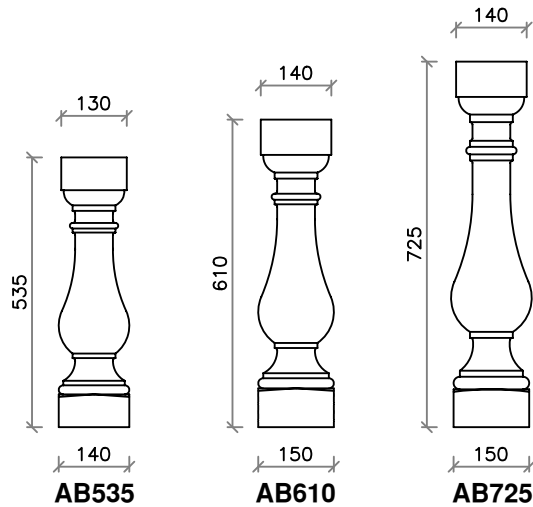

ACANTHUS

cast stone products

DEVONSHIRE BALUSTRADE APEX RAIL DEEP PLINTH

custom made items also available

Rail - AB125

Plinth - AB210

Side Run-in

Centre Run-in

Side Run-in

Centre Run-in