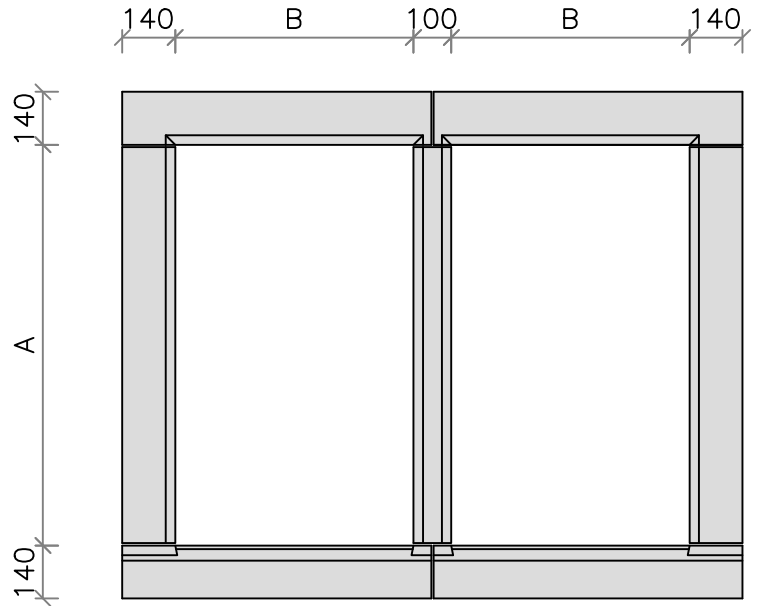

Window surrounds will be manufactured to suit, please state the window opening; height A and width B, upon placing the order.

Each component that exceeds 1400mm will be manufactured in manageable pieces.

All window surrounds are supplied with stainless steel dovetail anchor slots with fixings and dowels.

WSCH1

WSCH2

WSCH3