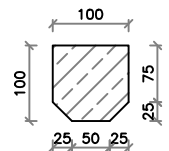

Window surrounds will be manufactured to suit, please state the window opening; height A and width B, upon placing the order.

Each component that exceeds 1400mm will be manufactured in manageable pieces.

All window surrounds are supplied with stainless steel dovetail anchor slots with fixings and dowels.

**WSCH1**

**WSCH2**

**WSCH3**

Section A-A

Section B-B

Section C-C

Section D-D