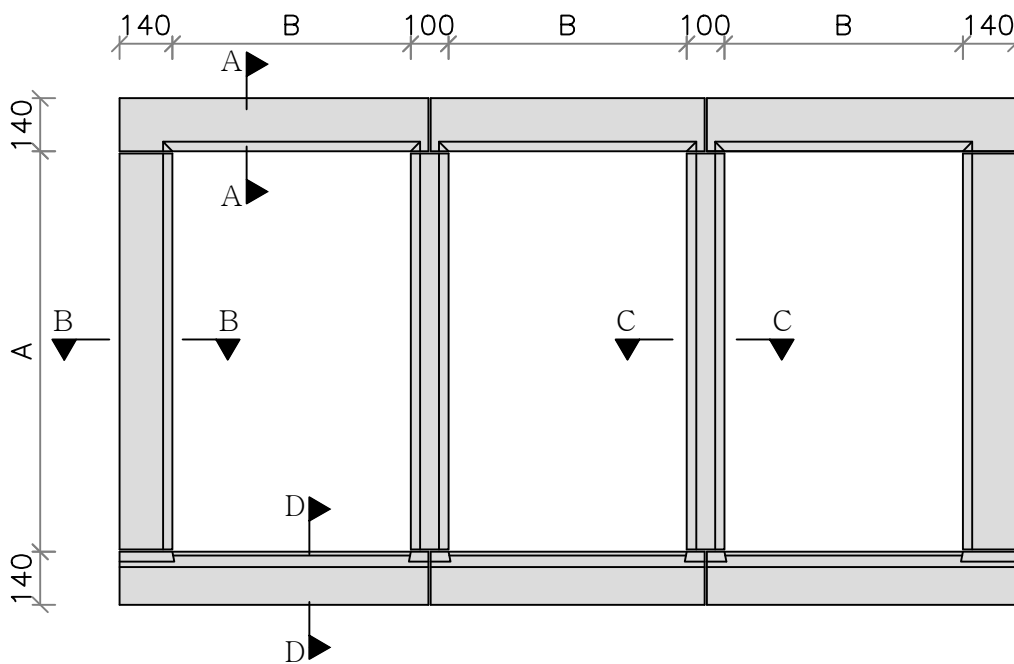

Window surrounds will be manufactured to suit, please state the window opening; height A and width B, upon placing the order.

Each component that exceeds 1400mm will be manufactured in manageable pieces.

All window surrounds are supplied with stainless steel dovetail anchor slots with fixings and dowels.

**WSCH1**

**WSCH2**

**WSCH3**

Section A-A

Section B-B

Section C-C

Section D-D