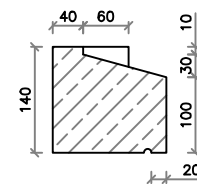

Section C-C

Section D-D