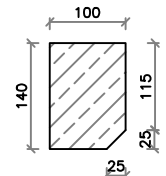

Window surrounds will be manufactured to suit, please state the window opening; height A and width B, upon placing the order.

Each component that exceeds 1400mm will be manufactured in manageable pieces.

All window surrounds are supplied with stainless steel dovetail anchor slots with fixings and dowels.

**WSCH1**

**WSCH2**

**WSCH3**

Section A-A

Section B-B

Section C-C

Section D-D