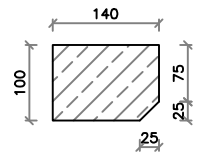

Window surrounds will be manufactured to suit, please state the window opening; height A and width B, upon placing the order.

Each component that exceeds 1400mm will be manufactured in manageable pieces.

All window surrounds are supplied with stainless steel dovetail anchor slots with fixings and dowels.

**WSCH1**

**WSCH2**

**WSCH3**

Section A-A

Section B-B

Section C-C

Section D-D