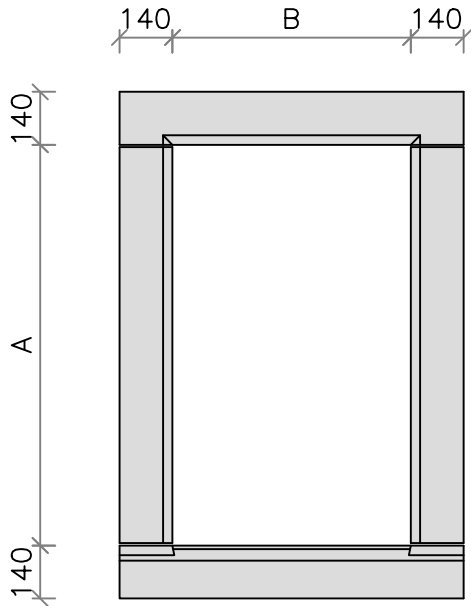

Window surrounds will be manufactured to suit, please state the window opening; height A and width B, upon placing the order.

Each component that exceeds 1400mm will be manufactured in manageable pieces.

All window surrounds are supplied with stainless steel dovetail anchor slots with fixings and dowels.

WSCH1