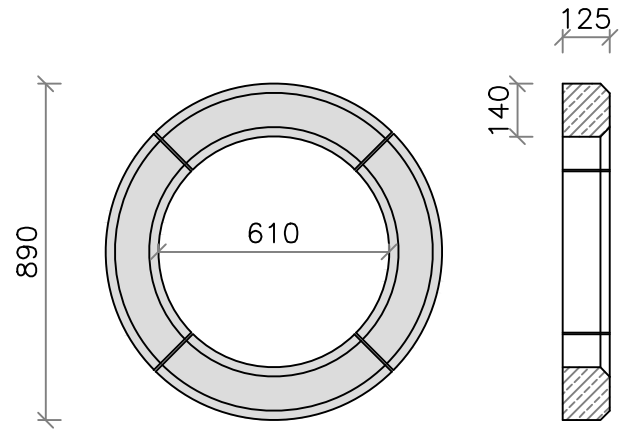

All circular window surrounds have been based on a 600mm diameter window.

**WSCP1**

**WSCC1**

**WSCP1-K**

**WSCC1-K**