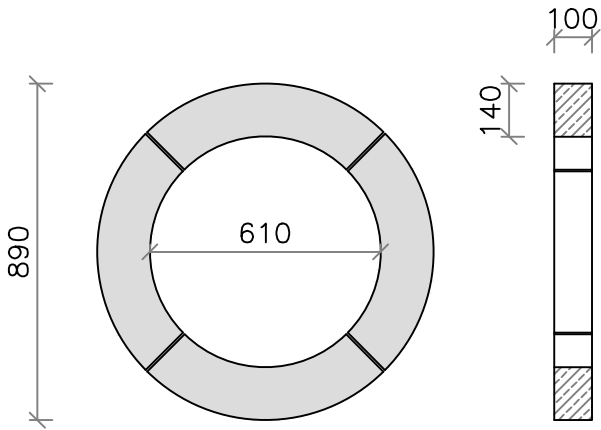

All circular window surrounds have been based on a 600mm diameter window.

**WSCP1**

**WSCC1**

**WSCP1-K**

**WSCC1-K**