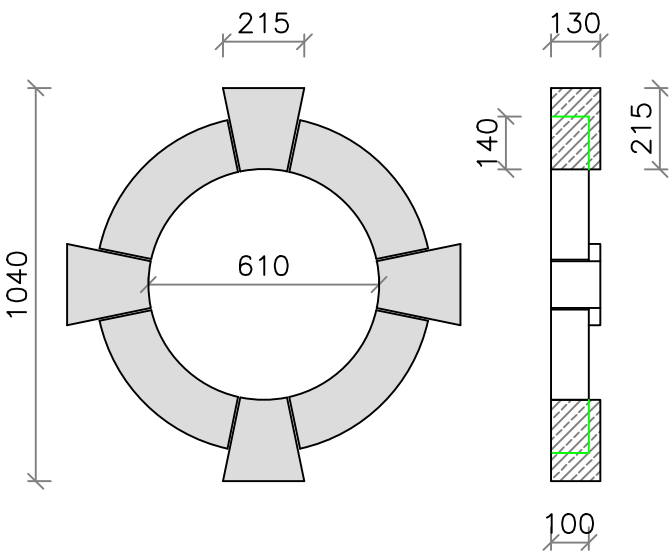

All circular window surrounds have been based on a 600mm diameter window.

**WSCP1**

**WSCC1**

**WSCP1-K**

**WSCC1-K**