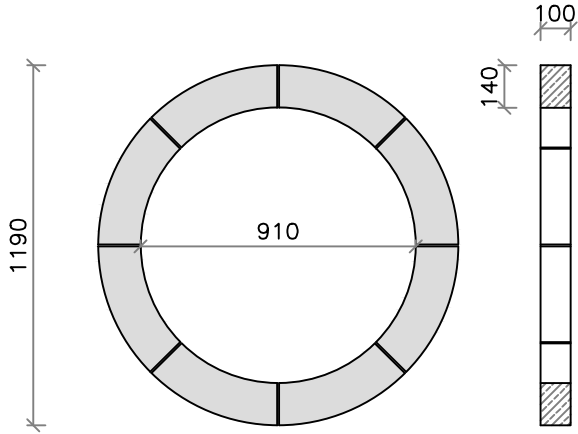

All circular window surrounds have been based on a 900mm diameter window.

WSCP2

WSCC2

WSCP2-K

WSCC2-K