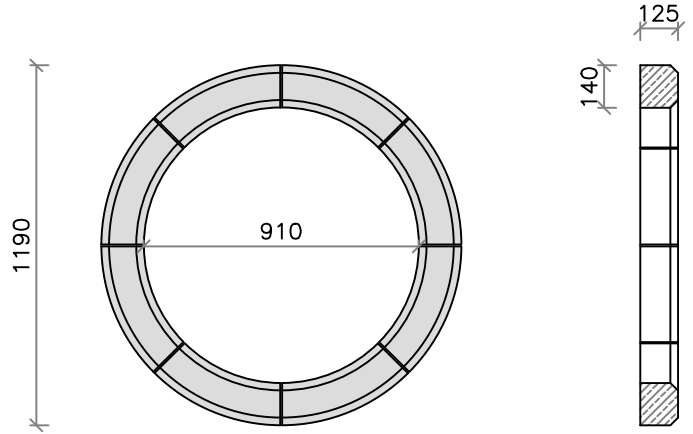

All circular window surrounds have been based on a 900mm diameter window.

WSCP2

WSCC2

WSCP2-K

WSCC2-K