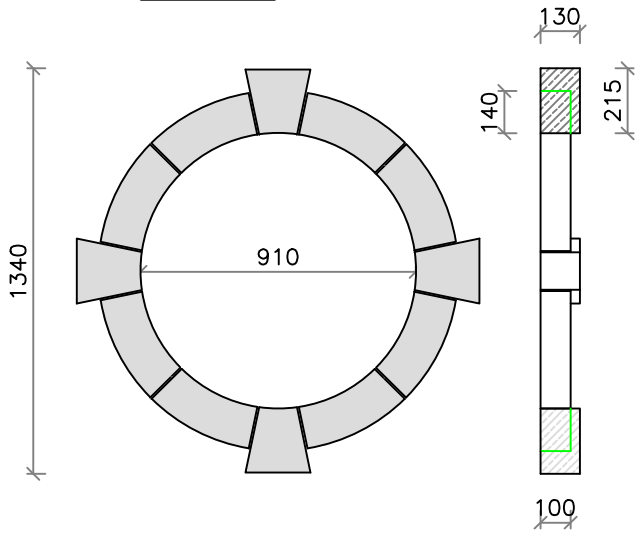

All circular window surrounds have been based on a 900mm diameter window.

WSCP2

WSCC2

WSCP2-K

WSCC2-K