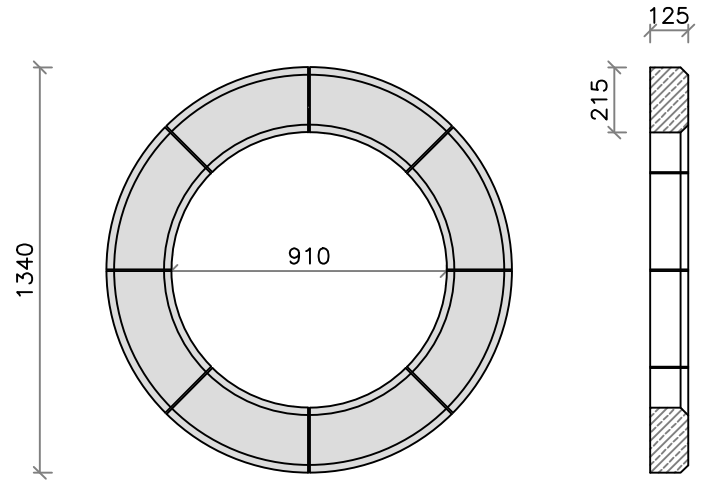

All circular window surrounds have been based on a 900mm diameter window.

WSCP3

WSCC3

WSCP3-K

WSCC3-K