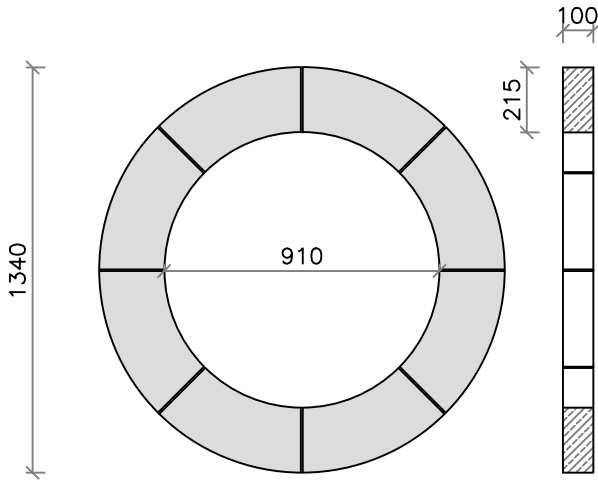

All circular window surrounds have been based on a 900mm diameter window.

WSCP3

WSCC3

WSCP3-K

WSCC3-K