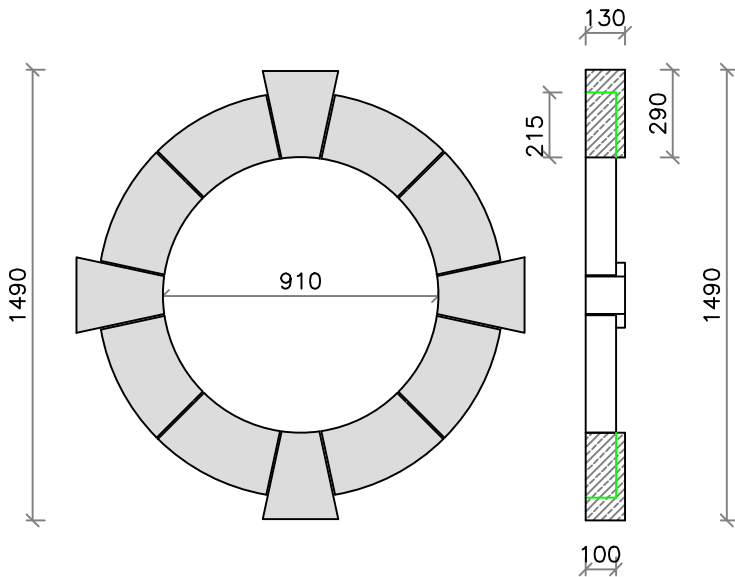

All circular window surrounds have been based on a 900mm diameter window.

WSCP3

WSCC3

WSCP3-K

WSCC3-K