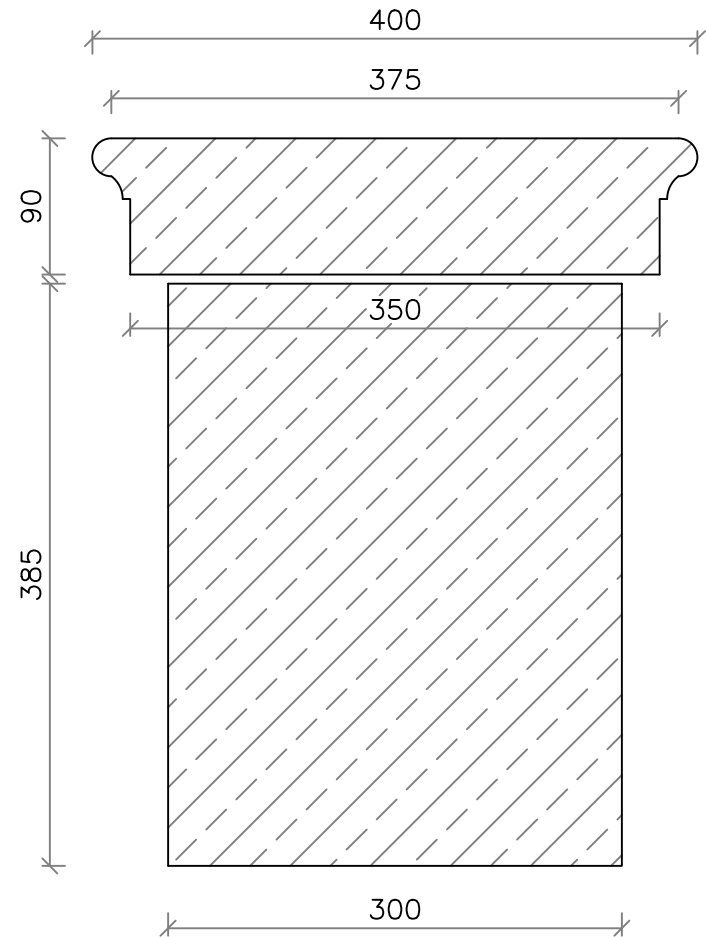

ACANTHUS

cast stone products

BENCH - CURVED

v1.1

custom made items also available

Plan View

Typical Section