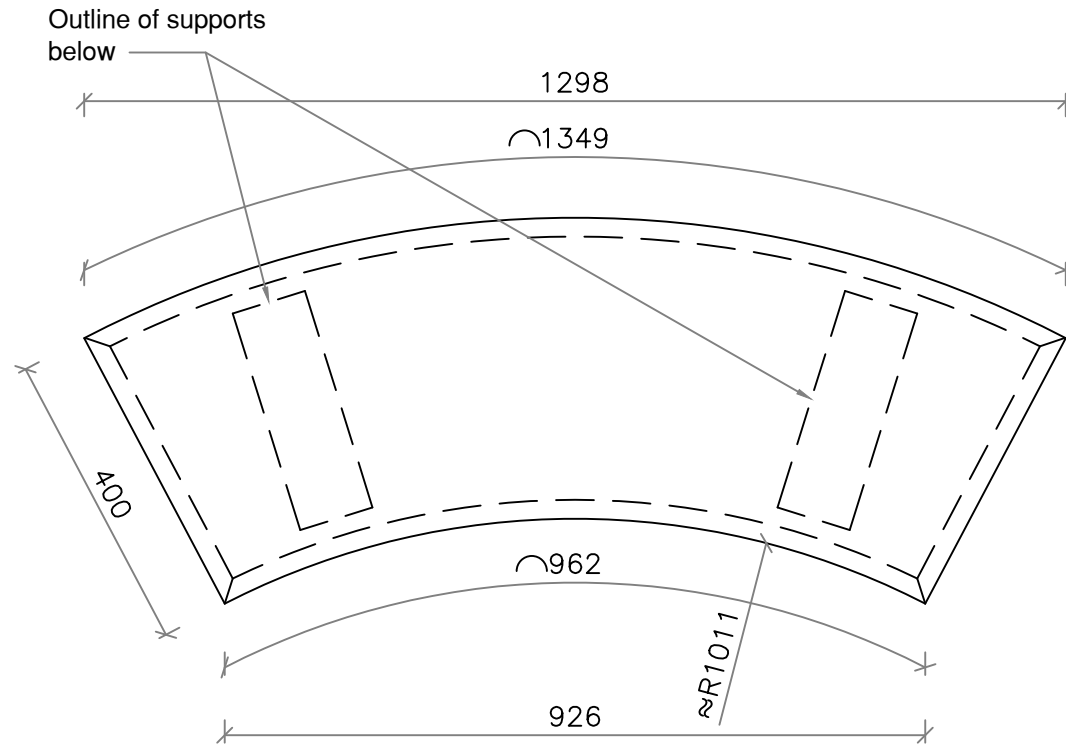

ACANTHUS

cast stone products

BENCH - CURVED

v1.1

custom made items also available

Plan View

Typical Section