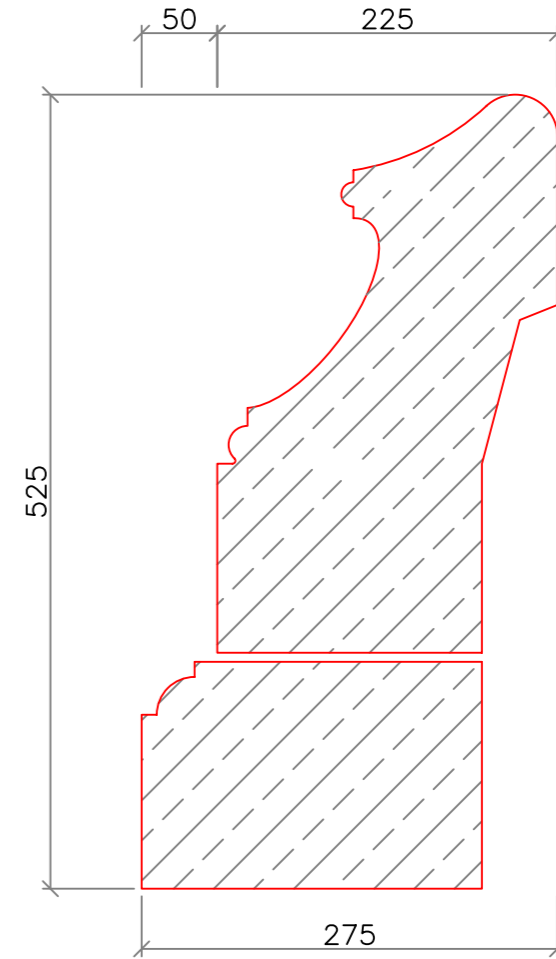

**Pool Surround - Plan View**

**Section A-A**  
1:5

Revision Details		Initial	Date	Suffix

<b>Drw Title</b>	
Extra Large Pool Surround With Added Plinth Block	
<b>Date</b>	<b>Scale</b>
18/02/10	1:20,5
<b>Drawn</b>	<b>Size</b>
Leigh White	A3
<b>Drw No</b>	<b>Revision</b>
PLSD-01	-