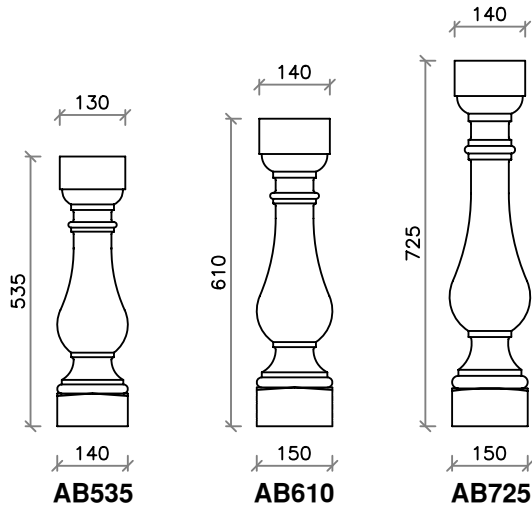

ACANTHUS

cast stone products

DEVONSHIRE BALUSTRADE FLAT RAIL DEEP PLINTH

custom made items also available

Centre Run-in

Side Run-in

Centre Run-in

Side Run-in