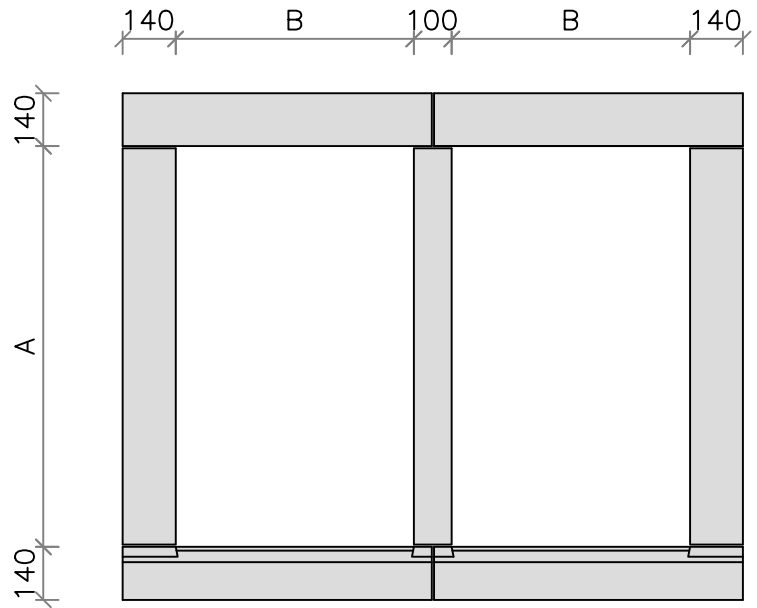

Window surrounds will be manufactured to suit, please state the window opening; height A and width B, upon placing the order.

Each component that exceeds 1400mm will be manufactured in manageable pieces.

All window surrounds are supplied with stainless steel dovetail anchor slots with fixings and dowels.

WSPL1

WSPL2

WSPL3