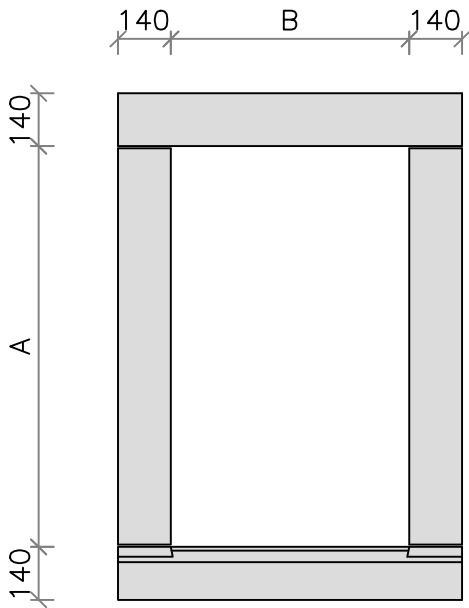

Window surrounds will be manufactured to suit, please state the window opening; height A and width B, upon placing the order.

Each component that exceeds 1400mm will be manufactured in manageable pieces.

All window surrounds are supplied with stainless steel dovetail anchor slots with fixings and dowels.

WSPL1