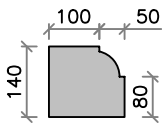

Max length of units are 890mm.

Internal & External returns are also available (return within their own width)

Plinth heights to suit 6mm joints are also available.

PLB21 (18kg)

PLB31 (29kg)

PLB41 (39kg)

PLB22 (19kg)

PLB32 (30kg)

PLB42 (40kg)

PLB23 (17kg)

PLB33 (28kg)

PLB43 (38kg)

PLB24 (18kg)

PLB34 (28kg)

PLB44 (39kg)