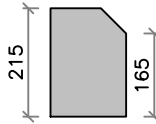

Max length of units are 890mm.

Internal & External returns are also available (return within their own width)

Plinth heights to suit 6mm joints are also available.

PLB21 (18kg)

PLB31 (29kg)

PLB41 (39kg)

PLB22 (19kg)

PLB32 (30kg)

PLB42 (40kg)

PLB23 (17kg)

PLB33 (28kg)

PLB43 (38kg)

PLB24 (18kg)

PLB34 (28kg)

PLB44 (39kg)