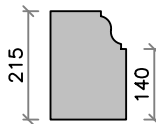

Max length of units are 890mm.

Internal & External returns are also available (return within their own width)

Plinth heights to suit 6mm joints are also available.

PLB21 (18kg)

PLB31 (29kg)

PLB41 (39kg)

PLB22 (19kg)

PLB32 (30kg)

PLB42 (40kg)

PLB23 (17kg)

PLB33 (28kg)

PLB43 (38kg)

PLB24 (18kg)

PLB34 (28kg)

PLB44 (39kg)