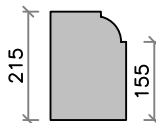

Max length of units are 890mm.

Internal & External returns are also available (return within their own width)

Plinth heights to suit 6mm joints are also available.

PLB21 (18kg)

PLB31 (29kg)

PLB41 (39kg)

PLB22 (19kg)

PLB32 (30kg)

PLB42 (40kg)

PLB23 (17kg)

PLB33 (28kg)

PLB43 (38kg)

PLB24 (18kg)

PLB34 (28kg)

PLB44 (39kg)