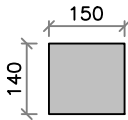

Max length of units are 890mm.

Internal & External returns are also available (return within their own width)

Plinth heights to suit 6mm joints are also available.

PLB21 (18kg)

PLB31 (29kg)

PLB41 (39kg)

PLB22 (19kg)

PLB32 (30kg)

PLB42 (40kg)

PLB23 (17kg)

PLB33 (28kg)

PLB43 (38kg)

PLB24 (18kg)

PLB34 (28kg)

PLB44 (39kg)