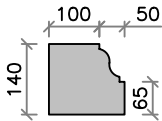

Max length of units are 890mm.

Internal & External returns are also available (return within their own width)

Plinth heights to suit 6mm joints are also available.

PLB21 (18kg)

PLB31 (29kg)

PLB41 (39kg)

PLB22 (19kg)

PLB32 (30kg)

PLB42 (40kg)

PLB23 (17kg)

PLB33 (28kg)

PLB43 (38kg)

PLB24 (18kg)

PLB34 (28kg)

PLB44 (39kg)