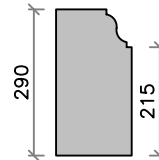

Max length of units are 890mm.

Internal & External returns are also available (return within their own width)

Plinth heights to suit 6mm joints are also available.

PLB21 (18kg)

PLB31 (29kg)

PLB41 (39kg)

PLB22 (19kg)

PLB32 (30kg)

PLB42 (40kg)

PLB23 (17kg)

PLB33 (28kg)

PLB43 (38kg)

PLB24 (18kg)

PLB34 (28kg)

PLB44 (39kg)