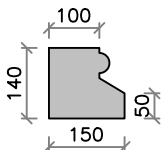

Max length of units are 890mm.

Internal & External returns are also available (return within their own width)

Plinth heights to suit 6mm joints are also available.

PLB21 (18kg)

PLB31 (29kg)

PLB41 (39kg)

PLB22 (19kg)

PLB32 (30kg)

PLB42 (40kg)

PLB23 (17kg)

PLB33 (28kg)

PLB43 (38kg)

PLB24 (18kg)

PLB34 (28kg)

PLB44 (39kg)

PLB25 (17kg)

PLB35 (27kg)

PLB45 (37kg)