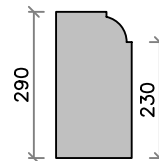

Max length of units are 890mm.

Internal & External returns are also available (return within their own width)

Plinth heights to suit 6mm joints are also available.

PLB21 (18kg)

PLB31 (29kg)

PLB41 (39kg)

PLB22 (19kg)

PLB32 (30kg)

PLB42 (40kg)

PLB23 (17kg)

PLB33 (28kg)

PLB43 (38kg)

PLB24 (18kg)

PLB34 (28kg)

PLB44 (39kg)