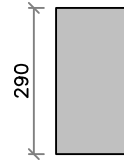

Max length of units are 890mm.

Internal & External returns are also available (return within their own width)

Plinth heights to suit 6mm joints are also available.

PLB21 (18kg)

PLB31 (29kg)

PLB41 (39kg)

PLB22 (19kg)

PLB32 (30kg)

PLB42 (40kg)

PLB23 (17kg)

PLB33 (28kg)

PLB43 (38kg)

PLB24 (18kg)

PLB34 (28kg)

PLB44 (39kg)