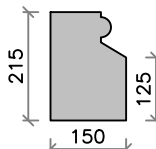

PLB35 (27kg)