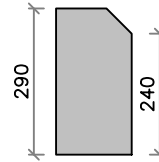

Max length of units are 890mm.

Internal & External returns are also available (return within their own width)

Plinth heights to suit 6mm joints are also available.

PLB21 (18kg)

PLB31 (29kg)

PLB41 (39kg)

PLB22 (19kg)

PLB32 (30kg)

PLB42 (40kg)

PLB23 (17kg)

PLB33 (28kg)

PLB43 (38kg)

PLB24 (18kg)

PLB34 (28kg)

PLB44 (39kg)