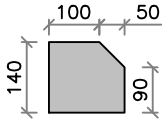

Max length of units are 890mm.

Internal & External returns are also available (return within their own width)

Plinth heights to suit 6mm joints are also available.

PLB21 (18kg)

PLB31 (29kg)

PLB41 (39kg)

PLB22 (19kg)

PLB32 (30kg)

PLB42 (40kg)

PLB23 (17kg)

PLB33 (28kg)

PLB43 (38kg)

PLB24 (18kg)

PLB34 (28kg)

PLB44 (39kg)