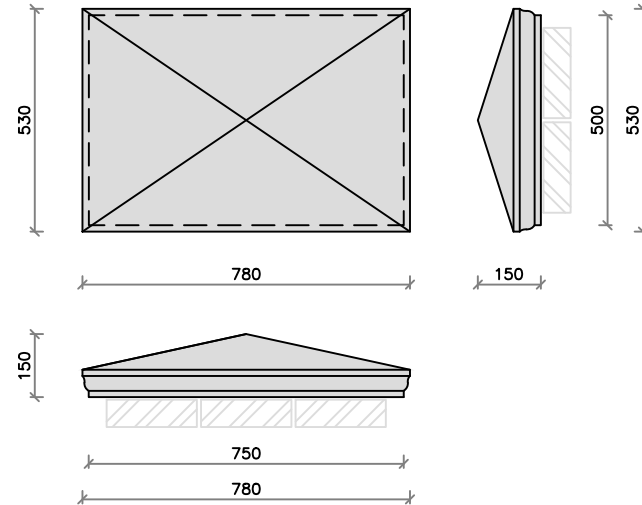

All Flush Bases and String Courses are available to match any rectangular size. Please get in touch for more information.

PC30/20R