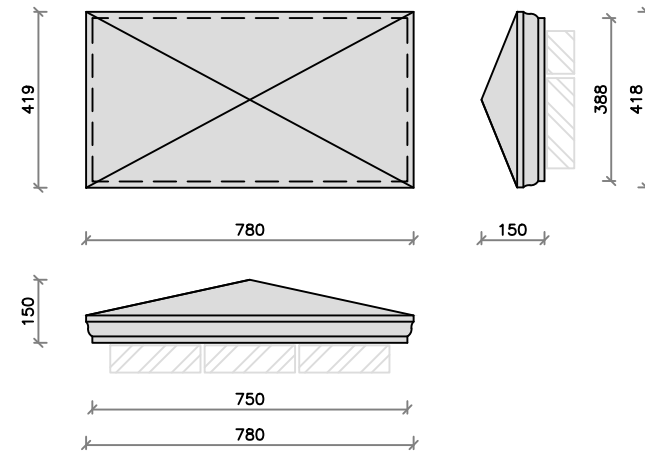

All Flush Bases and String Courses are available to match any rectangular size. Please get in touch for more information.

PC15/10R

PC20/10R

PC25/10R

PC20/15R

PC25/15R

PC30/15R

PC2030/1530R