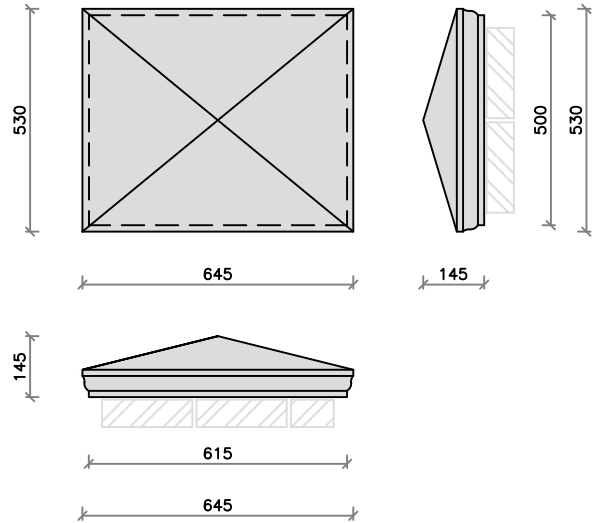

All Flush Bases and String Courses are available to match any rectangular size. Please get in touch for more information.

PC25/20R