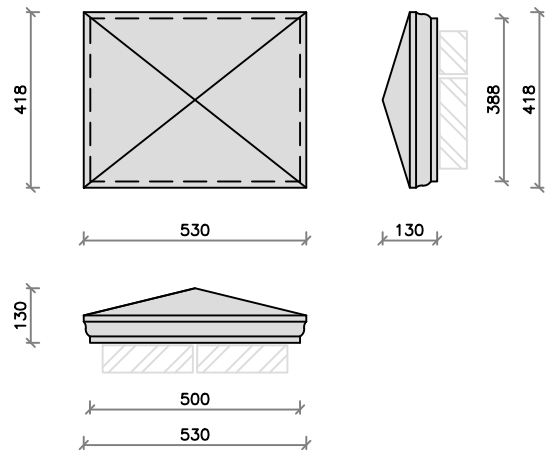

All Flush Bases and String Courses are available to match any rectangular size. Please get in touch for more information.

PC15/10R

PC20/10R

PC25/10R

PC20/15R

PC25/15R

PC30/15R

PC2030/1530R