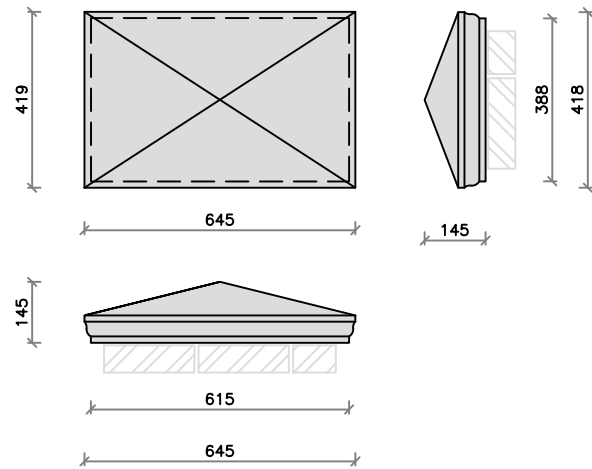

All Flush Bases and String Courses are available to match any rectangular size. Please get in touch for more information.

PC15/10R

PC20/10R

PC25/10R

PC20/15R

PC25/15R

PC30/15R

PC2030/1530R