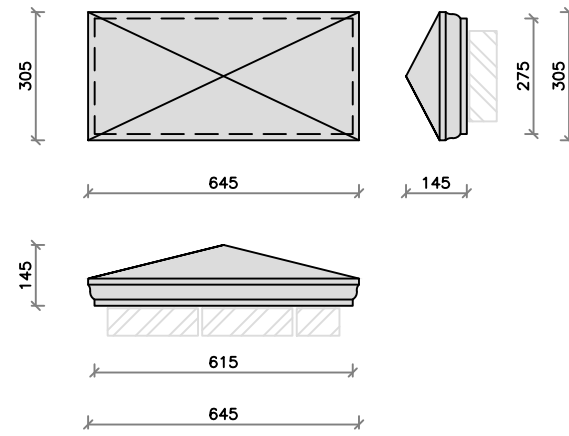

All Flush Bases and String Courses are available to match any rectangular size. Please get in touch for more information.

PC15/10R

PC20/10R

PC25/10R

PC20/15R

PC25/15R

PC30/15R

PC2030/1530R