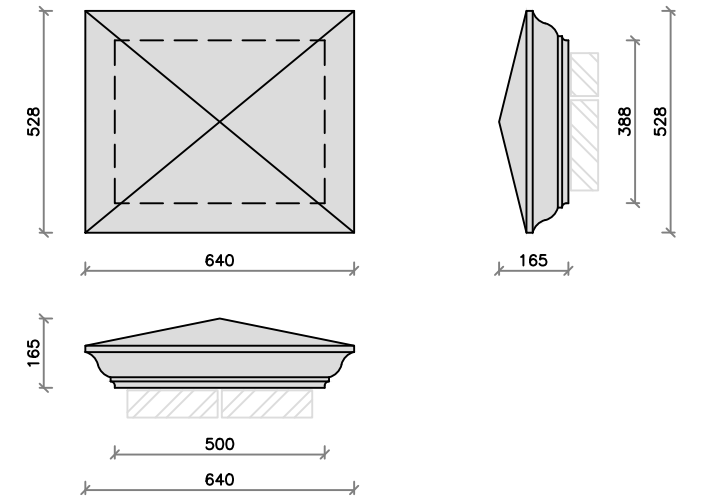

All Flush Bases and String Courses are available to match any rectangular size. Please get in touch for more information.

PC15/10R

PC20/10R

PC25/10R

PC20/15R

PC25/15R

PC30/15R

PC2030/1530R