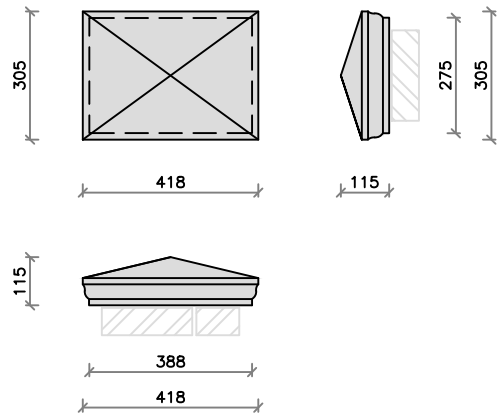

All Flush Bases and String Courses are available to match any rectangular size. Please get in touch for more information.

PC15/10R

PC20/10R

PC25/10R

PC20/15R

PC25/15R

PC30/15R

PC2030/1530R