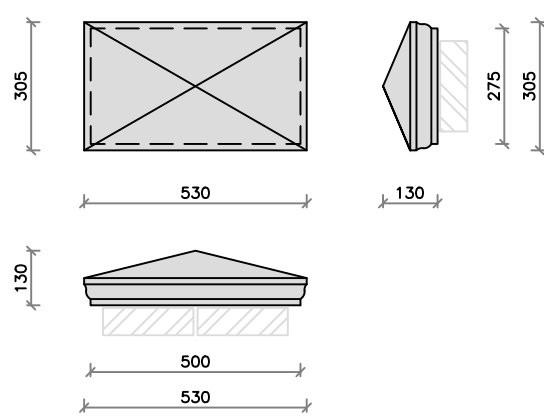

All Flush Bases and String Courses are available to match any rectangular size. Please get in touch for more information.

PC15/10R

PC20/10R

PC25/10R

PC20/15R

PC25/15R

PC30/15R

PC2030/1530R