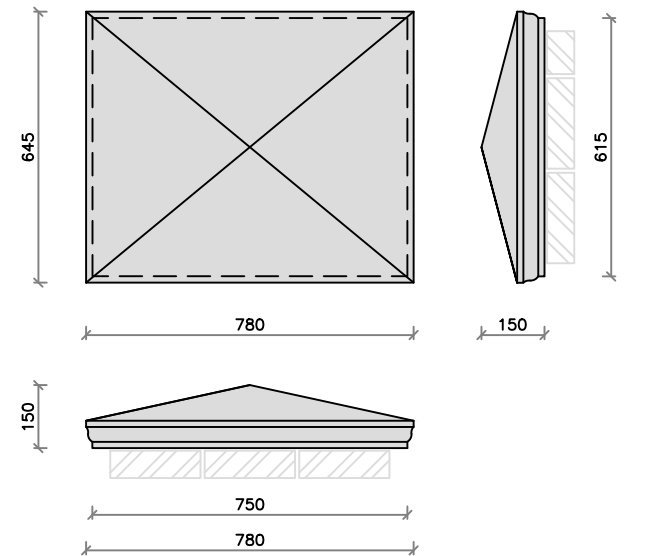

All Flush Bases and String Courses are available to match any rectangular size. Please get in touch for more information.

PC30/25R