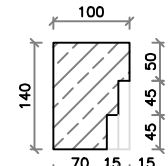

Window surrounds will be manufactured to suit, please state the window opening; height A and width B, upon placing the order.

Each component that exceeds 1400mm will be manufactured in manageable pieces.

All window surrounds are supplied with stainless steel dovetail anchor slots with fixings and dowels.

WSST1

WSST2

WSST3

Section A-A

Section B-B

Section C-C

Section D-D