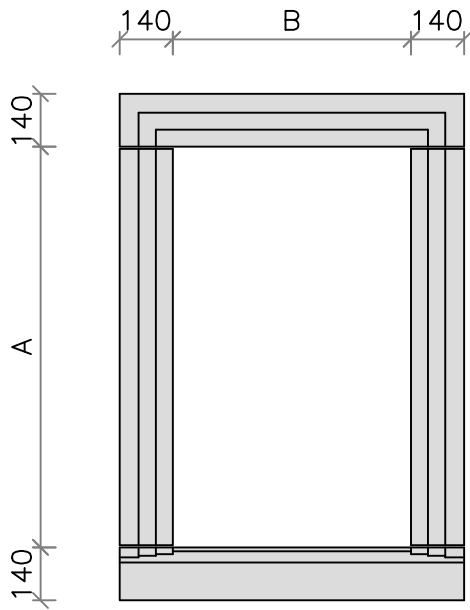

Window surrounds will be manufactured to suit, please state the window opening; height A and width B, upon placing the order.

Each component that exceeds 1400mm will be manufactured in manageable pieces.

All window surrounds are supplied with stainless steel dovetail anchor slots with fixings and dowels.

WSST1

WSST2

WSST3

Section A-A

Section B-B

Section C-C

Section D-D