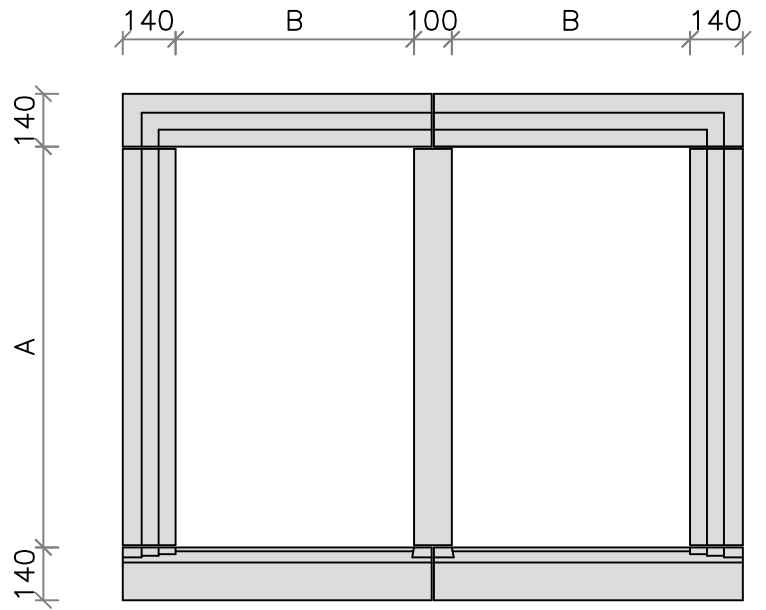

Window surrounds will be manufactured to suit, please state the window opening; height A and width B, upon placing the order.

Each component that exceeds 1400mm will be manufactured in manageable pieces.

All window surrounds are supplied with stainless steel dovetail anchor slots with fixings and dowels.

WSST1

WSST2

WSST3

Section A-A

Section B-B

Section C-C

Section D-D