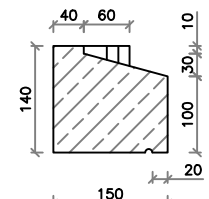

Window surrounds will be manufactured to suit, please state the window opening; height A and width B, upon placing the order.

Each component that exceeds 1400mm will be manufactured in manageable pieces.

All window surrounds are supplied with stainless steel dovetail anchor slots with fixings and dowels.

WSST1

WSST2

WSST3

Section A-A

Section B-B

Section C-C

Section D-D