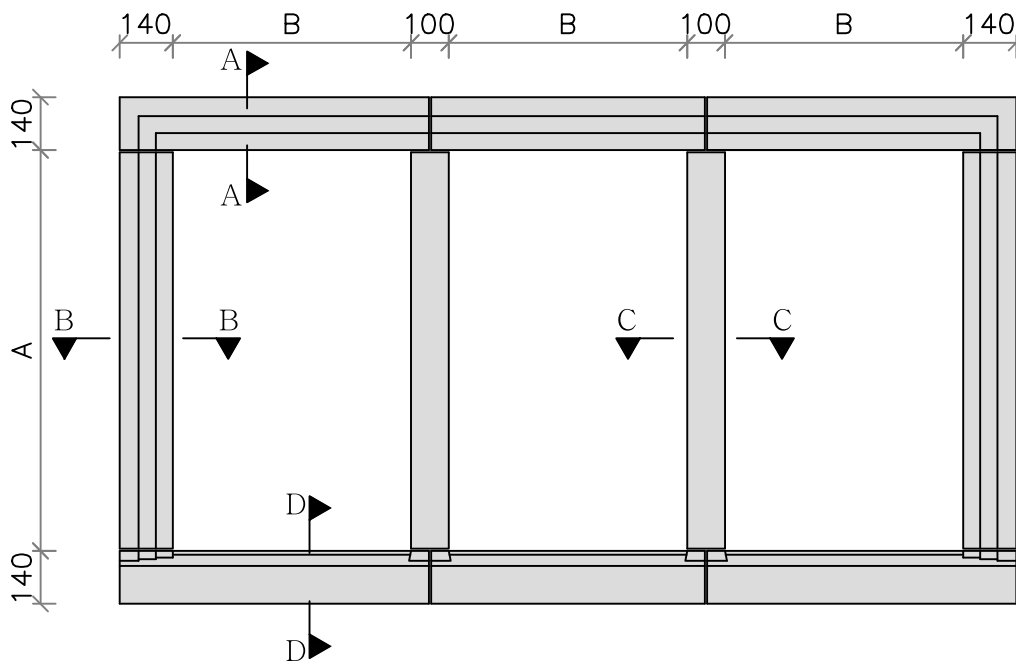

Window surrounds will be manufactured to suit, please state the window opening; height A and width B, upon placing the order.

Each component that exceeds 1400mm will be manufactured in manageable pieces.

All window surrounds are supplied with stainless steel dovetail anchor slots with fixings and dowels.

WSST1

WSST2

WSST3

Section A-A

Section B-B

Section C-C

Section D-D