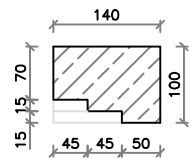

Window surrounds will be manufactured to suit, please state the window opening; height A and width B, upon placing the order.

Each component that exceeds 1400mm will be manufactured in manageable pieces.

All window surrounds are supplied with stainless steel dovetail anchor slots with fixings and dowels.

WSST1

WSST2

WSST3

Section A-A

Section B-B

Section C-C

Section D-D