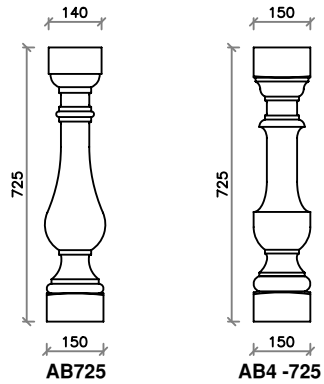

ACANTHUS

cast stone products

BALUSTRADE TO COMPLY WITH BUILDING REGS

custom made items also available

Side Run-in

Side Run-in