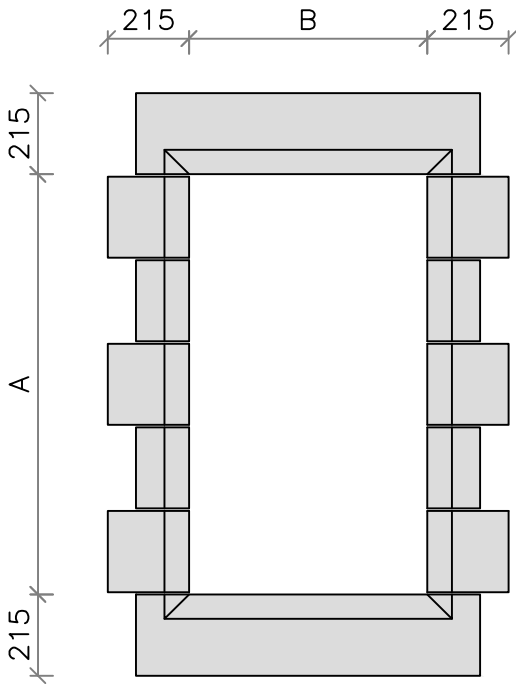

Window surrounds will be manufactured to suit, please state the window opening; height A and width B, upon placing the order.

Each component that exceeds 1400mm will be manufactured in manageable pieces.

All window surrounds are supplied with stainless steel dovetail anchor slots with fixings and dowels.

WSIO1

WSIO2

WSIO3

Section A-A

Section B-B

Section C-C

Section D-D