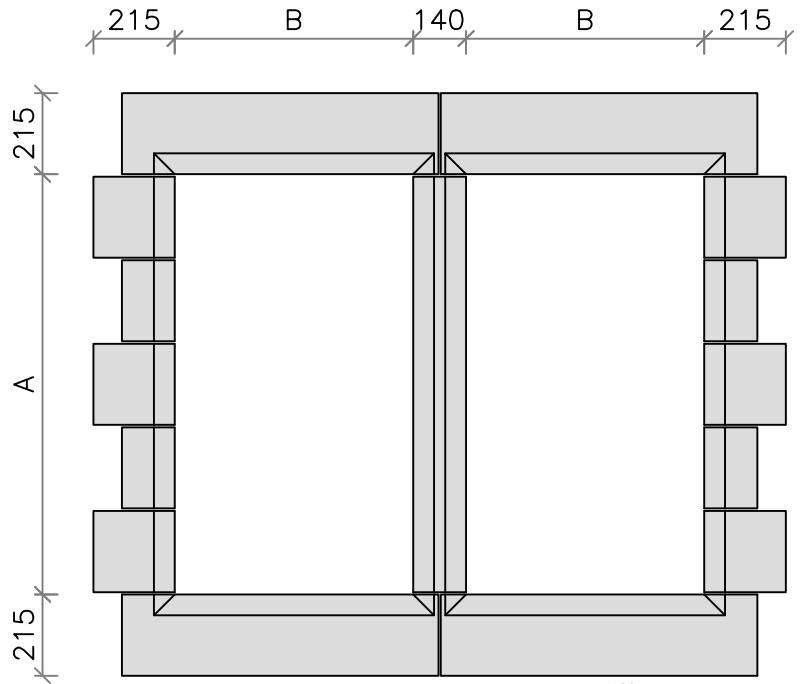

Window surrounds will be manufactured to suit, please state the window opening; height A and width B, upon placing the order.

Each component that exceeds 1400mm will be manufactured in manageable pieces.

All window surrounds are supplied with stainless steel dovetail anchor slots with fixings and dowels.

WSIO1

WSIO2

WSIO3