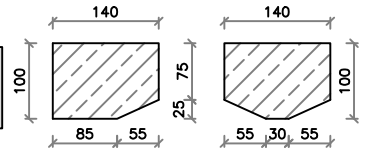

Section B-B

Section D-D

Section C-C