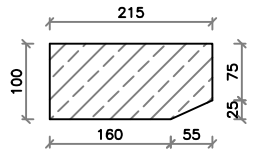

Section A-A

Section B-B