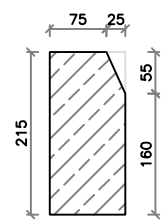

Section C-C

Section D-D

Section E-E