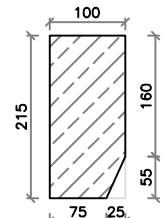

WSIO3

Section A-A